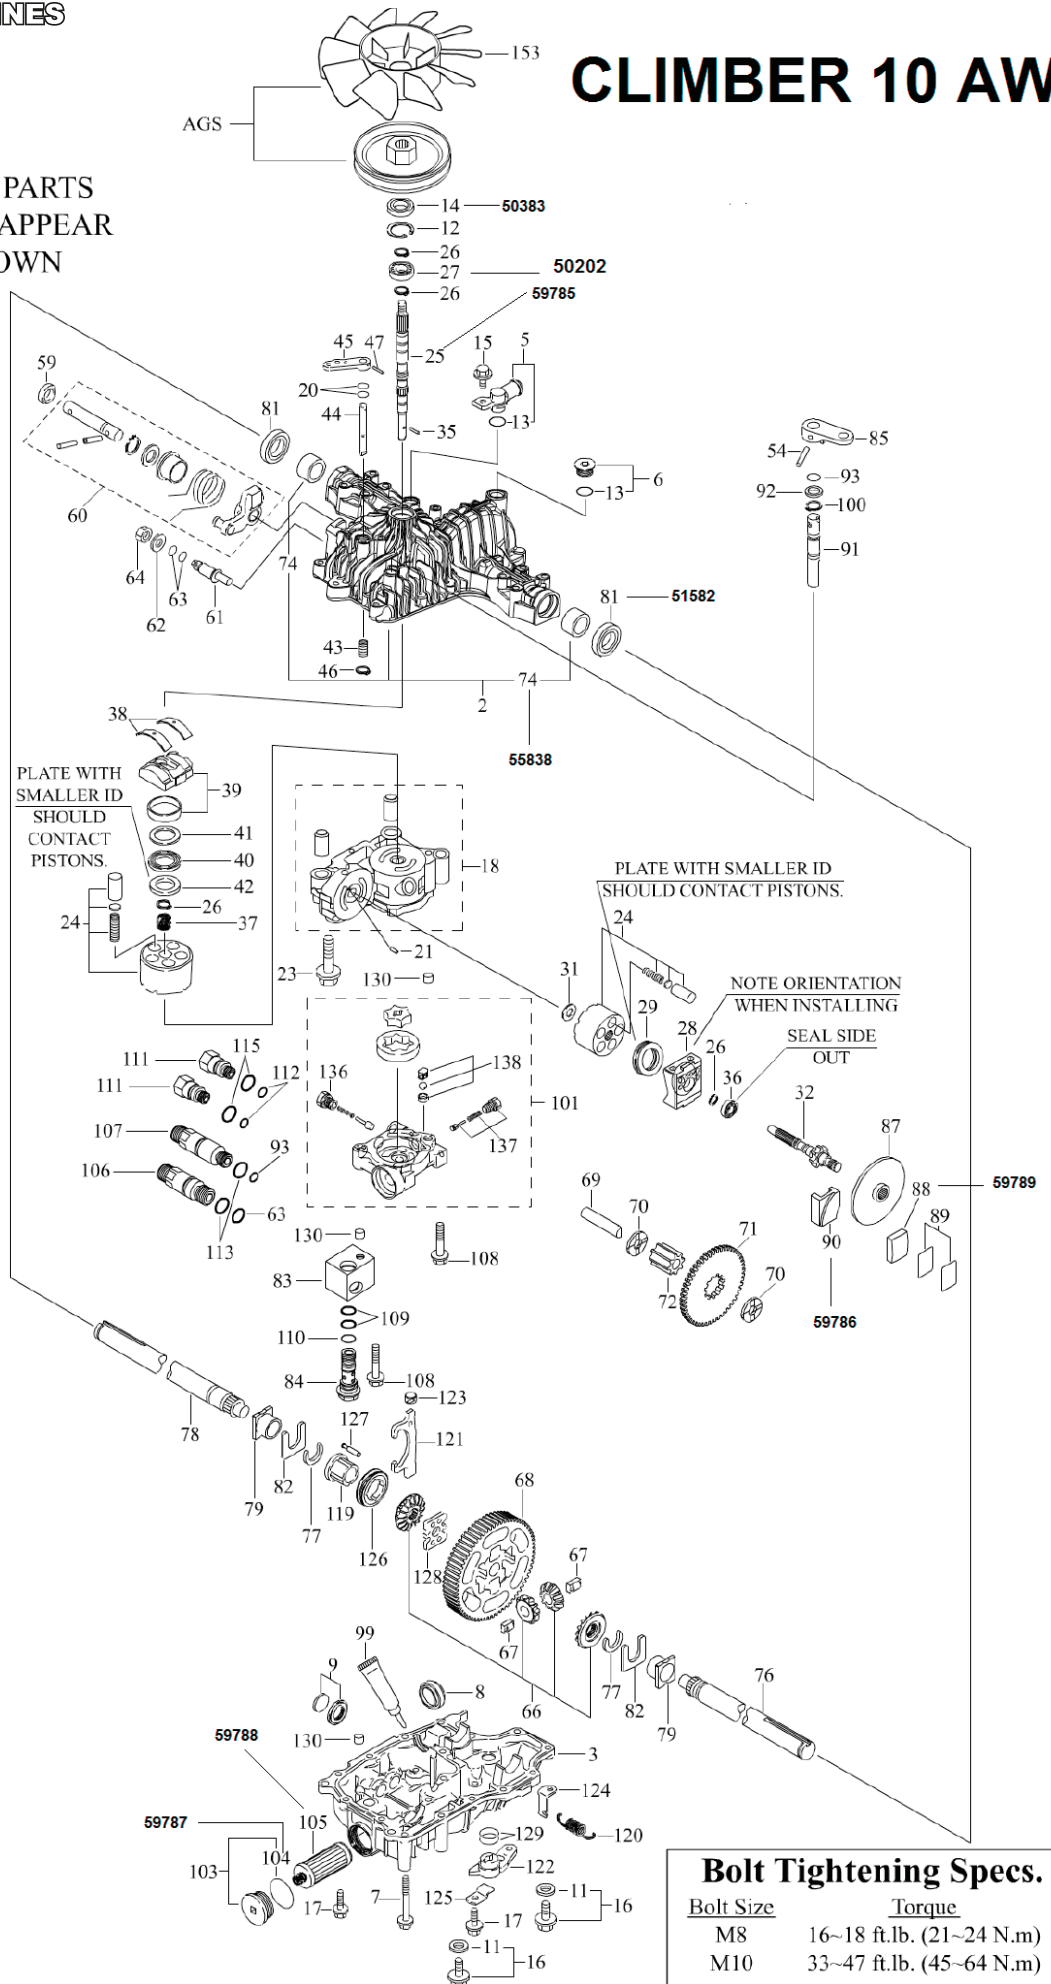

K664E3  
 Ser. No. 0005001 - Current  
 Rev. 8-06-15

## CLIMBER 10 AWD

ACTUAL PARTS  
 MAY NOT APPEAR  
 AS SHOWN

1- K664E Transmission

00- K664E Seal Kit

Kit Includes	
#8	#99
#11	#104
#13	#105
#14	#109
#20	#110
#59	#112
#63	#113
#81	#115
#93	#129

All parts may not be used.

01- K664E Repair Kit

Kit Includes	
#18	(2) #24
#200 - Seal Kit	

All parts may not be used.

**Bolt Tightening Specs.**

Bolt Size	Torque
M8	16~18 ft.lb. (21~24 N.m)
M10	33~47 ft.lb. (45~64 N.m)